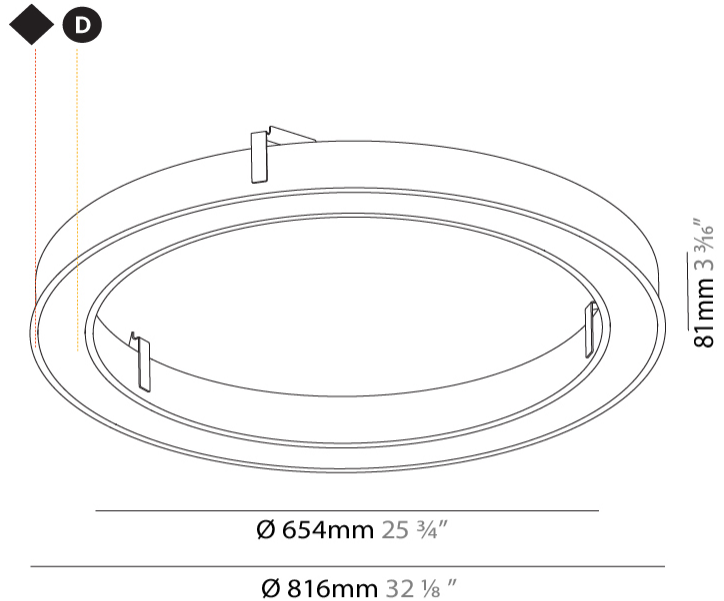

Shape: Round
Diameter (mm): 816
Diameter (in): 32 1/8
Height (mm): 81
Height (in): 3 3/16
Min. Recessing Depth (mm): 120
Min. Recessing Depth (in): 4 3/4
Weight (kg): 6.755
Weight (lbs): 14.89
Diffuser: PMMA - Opal / Microprism / Clear Microprism
Fixture Finish: SSR / BKV / CWI / CRY / HAB / UFT / ITA / RUA / FTG / MYG / LOD / PUS / FRO / FUP / KIA / POP / BLS / SPG / MEY / GOH / CHC / COM / ABZ / JAG / OBR / MOS / ROR
Fixture Material: PMMA / Aluminum
Cut-out Measurements: Dia.807mm / 31 3/4"

Certified By: Certified for North American Standards
IP rating: IP20

807mm x 663mm
31 3/4" x 26 1/8"

120mm
4 3/4"

10 - 30mm
3/8" - 1 1/8"

PROJECT	_____
TYPE	_____
SPECIFIER	_____
QUANTITY	_____
DATE	_____

Shape: Round
Diameter (mm): 1566
Diameter (in): 61 5/8
Height (mm): 81
Height (in): 3 3/16
Min. Recessing Depth (mm): 120
Min. Recessing Depth (in): 4 3/4
Weight (kg): 14.042
Weight (lbs): 30.96
Diffuser: PMMA - Opal / Microprism / Clear Microprism
Fixture Finish: SSR / BKV / CWI / CRY / HAB / UFT / ITA / RUA / FTG / MYG / LOD / PUS / FRO / FUP / KIA / POP / BLS / SPG / MEY / GOH / CHC / COM / ABZ / JAG / OBR / MOS / ROR
Fixture Material: PMMA / Aluminum
Cut-out Measurements: Dia. 1557mm/61 5/16"

Shape: Round
Diameter (mm): 3016
Diameter (in): 118 3/4
Height (mm): 81
Height (in): 3 3/16
Min. Recessing Depth (mm): 120
Min. Recessing Depth (in): 4 3/4
Weight (kg): 27.132
Weight (lbs): 59.69
Diffuser: PMMA - Opal / Microprism / Clear Microprism
Fixture Finish: SSR / BKV / CWI / CRY / HAB / UFT / ITA / RUA / FTG / MYG / LOD / PUS / FRO / FUP / KIA / POP / BLS / SPG / MEY / GOH / CHC / COM / ABZ / JAG / OBR / MOS / ROR
Fixture Material: PMMA / Aluminum
Cut-out Measurements: Dia. 3007mm/118 3/8"