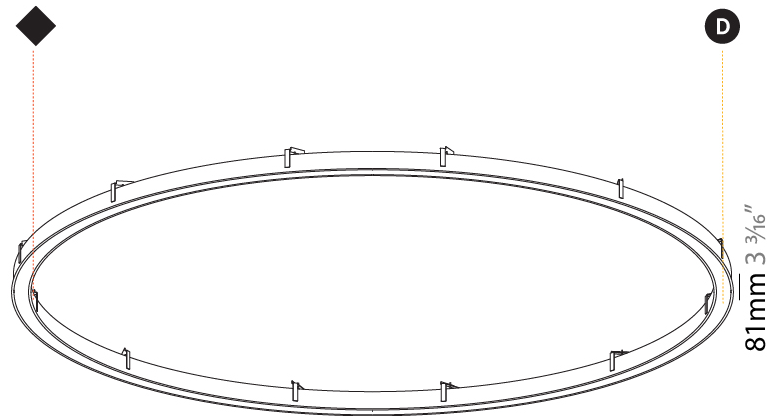

Shape: Round
Diameter (mm): 3016
Diameter (in): 118 3/4
Height (mm): 81
Height (in): 3 3/16
Min. Recessing Depth (mm): 120
Min. Recessing Depth (in): 4 3/4
Weight (kg): 27.132
Weight (lbs): 59.69
Diffuser: PMMA - Opal / Microprism / Clear Microprism
Fixture Finish: SSR / BKV / CWI / CRY / HAB / UFT / ITA / RUA / FTG / MYG / LOD / PUS / FRO / FUP / KIA / POP / BLS / SPG / MEY / GOH / CHC / COM / ABZ / JAG / OBR / MOS / ROR
Fixture Material: PMMA / Aluminum
Cut-out Measurements: Dia. 3007mm/118 3/8"

Certified By: Certified for North American Standards
IP rating: IP20

Ø 2854mm 112 3/8"

Ø 3016mm 118 3/4 "

3007mm x 2863mm
118 3/8" x 112 11/16"

120mm
4 3/4"

10 - 30mm
3/8" - 1 3/16"

PROJECT	_____
TYPE	_____
SPECIFIER	_____
QUANTITY	_____
DATE	_____

Shape: Round
Diameter (mm): 5216
Diameter (in): 205 ³ / ₈
Height (mm): 81
Height (in): 3 ³ / ₁₆
Min. Recessing Depth (mm): 120
Min. Recessing Depth (in): 4 ³ / ₄
Weight (kg): 47.924
Weight (lbs): 106.00
Diffuser: PMMA - Opal / Microprism / Clear Microprism
Fixture Finish: SSR / BKV / CWI / CRY / HAB / UFT / ITA / RUA / FTG / MYG / LOD / PUS / FRO / FUP / KIA / POP / BLS / SPG / MEY / GOH / CHC / COM / ABZ / JAG / OBR / MOS / ROR
Fixture Material: PMMA / Aluminum
Cut-out Measurements: Dia. 5207mm / 205"