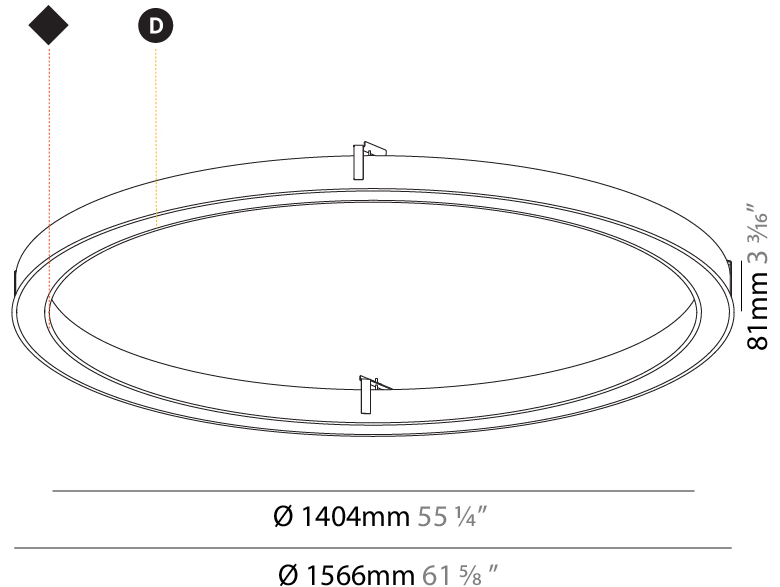

GENERAL

Series: Glorious
Subseries: Glorious 65
Partner: Prolicht
Division: Architectural
Installation: Recessed
Product Type: Ceiling Recessed
Mounting Location: Ceiling
Light Distribution: Direct

PHYSICAL

Shape: Round
Diameter (mm): 1566
Diameter (in): 61 5/8
Height (mm): 81
Height (in): 3 3/16
Min. Recessing Depth (mm): 120
Min. Recessing Depth (in): 4 3/4
Weight (kg): 14.042
Weight (lbs): 30.96
Diffuser: PMMA - Opal / Microprism / Clear Microprism
Fixture Finish: SSR / BKV / CWI / CRY / HAB / UFT / ITA / RUA / FTG / MYG / LOD / PUS / FRO / FUP / KIA / POP / BLS / SPG / MEY / GOH / CHC / COM / ABZ / JAG / OBR / MOS / ROR
Fixture Material: PMMA / Aluminum
Cut-out Measurements: Dia. 1557mm/61 5/16"

ELECTRICAL

Lamp Type: LED (Zhaga Standard)
Input Wattage (W): 104.2
Total Output Wattage (W): 96
Dimming: Tri-Mode (Non-Dimming and Phase Dimming (120Vac only) and 0-10V Dimming)
Driver Included: Yes
Driver Location: Integrated
Driver Type: Constant Current - Universal
Driver Class: Class 2
Input Voltage (V): 120 - 277
Constant Current (MA): 350

LED

Color Temperature (°K): 2700 / 3000 / 3500 / 4000
Max. Delivered Lumen (lm): Max 14295
Nominal Lumen (lm): Max 17264
CRI: >90 CRI
Efficiency (%): 0.884
Lamp Life (hrs): 50000

OPTICAL

RATINGS AND CERTIFICATIONS

Certified By: Certified for North American Standards
IP rating: IP20